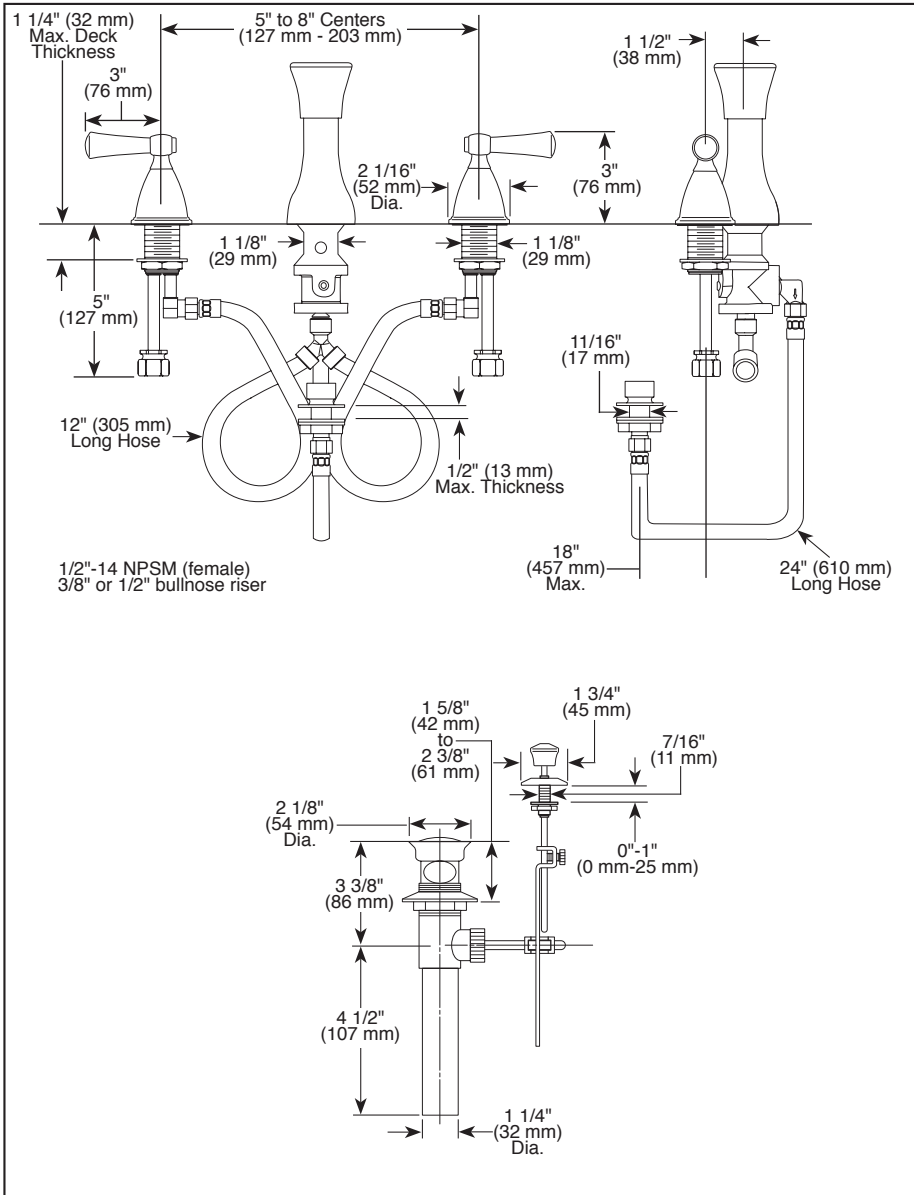

Submitted Model No.: _____

Specific Features: _____

BRIZO®

BIDET FAUCET

- Vesi® Collection
- Three Handle Bidet Valve
- 4 Hole Applications
- 5" to 8" Centers
- Ceramic Disc Valving

STANDARD SPECIFICATIONS:

- Three handle deck mount bidet valves for exposed mounting on 4 hole applications.
- 5" to 8" centers.
- Directional handle for rim flush or rosette spray douche.
- Hot and cold stems are interchangeable.
- Ceramic disc valving.
- 1/4 turn stop maybe removed for 180° rotation.